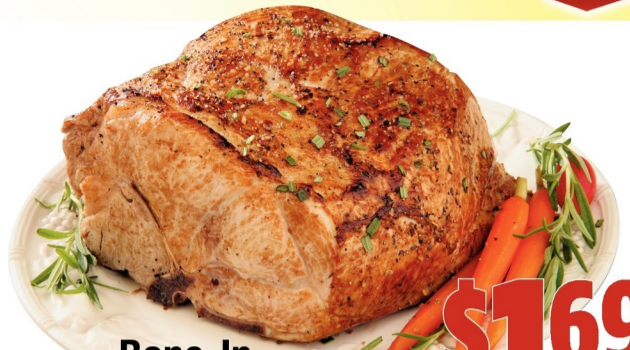

ONLINE ORDERING
FOR CURBSIDE PICKUP

shop.wesellstuffcheaper.com

PRICE DROP

Nobody Works Harder Than Freddie's to Find the Dealz!

PRICE DROP

90% Lean, 10% Fat Ground Round Family Pack

\$5.49 lb.

Bone-In Pork Sirloin Roast

\$1.69 lb.

Boneless Top Round Roast \$5.99 lb.

Top Round Steak \$6.49 lb.

Top Sirloin Steak \$8.99 lb.

Bone-In Pork Sirloin Chops \$1.99 lb.

Boneless Country Style Rib Family Pack \$2.49 lb.

Boneless Chicken Tenders \$2.99 lb.

Beef London Broil \$6.49 lb.

Beef Kabob Cubes \$6.99 lb.

Cube Steak \$6.99 lb.

Butterfly Pork Chops \$2.99 lb.

St. Louis Ribs \$3.49 lb.

Chicken Drumsticks Family Pack 99¢ lb.

Lunchmeat Specials

Kentucky Legend Bacon 16 oz.