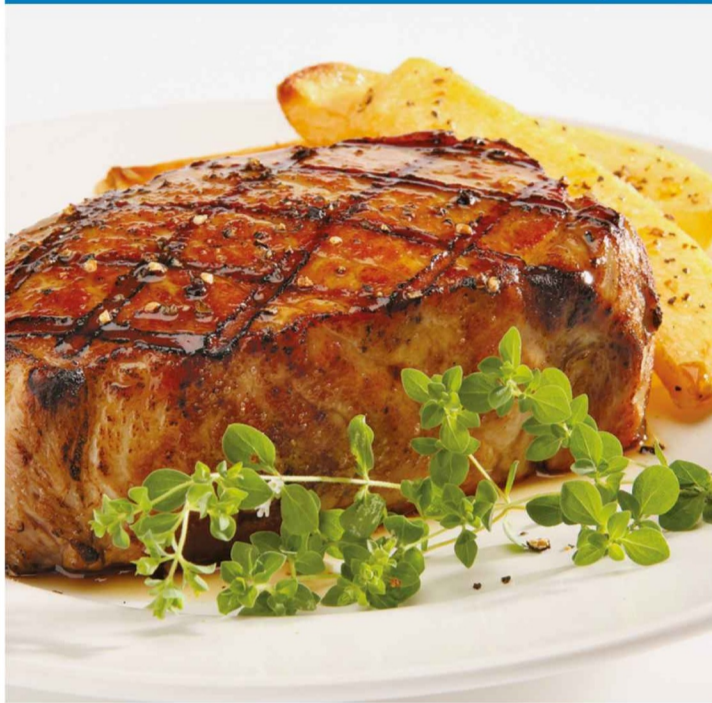

Family Pack
Boneless Pork Chops
Whole Pork Loins 1.97lb **\$217** Lb.

OUR COST IS YOUR COST PLUS 10% ADDED AT CHECKOUT

Previously Frozen
Boneless Skinless
Chicken Breast Tenders **\$247** Lb.

OUR COST IS YOUR COST PLUS 10% ADDED AT CHECKOUT