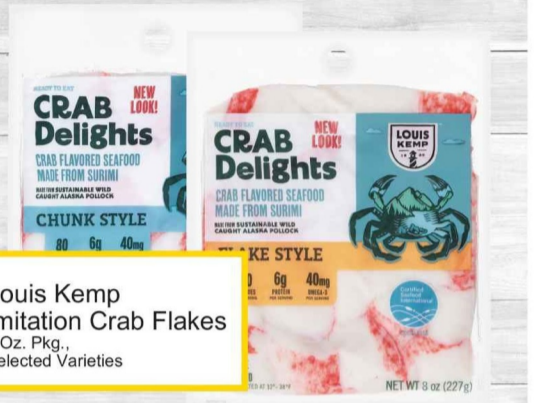

2/$5
Ball Park
Meat Franks
15 Oz.,
Selected Varieties

$3⁹⁹
Hillshire Farm
Smoked Sausage
13-14 Oz.,
Selected Varieties

$4⁴⁹
Johnsonville
Original or Fully
Cooked Breakfast
Links or Patties
9.6-12 Oz.,
Selected Varieties