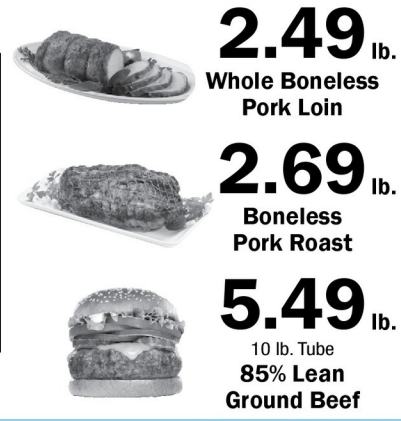

3/\$10
 9.4-13.3 oz. Select Varieties
Fresh Express Chopped or Caesar Salad Kits

4.49
 24 Pack
 Spring or Purified
Our Family Water

2/\$6
 12-20.9 oz. Select Crispix, Special K, Raisin Bran, Apple Jacks, Corn Pops, Froot Loops, Frosted Mini Wheats, Rice Krispies, Corn or Frosted Flakes
Kellogg's Cereal

• We Cater
 • Lottery Tickets
 • Postage Stamps
 • Copies 20¢ Each

VISA

2.49 lb.
 Whole Boneless
 Pork Loin

2.69 lb.
 Boneless
 Pork Roast

5.49 lb.
 10 lb. Tube
85% Lean Ground Beef

DAIRY

2/\$8

32 oz.
Select Varieties
**International
Delight
Creamers**