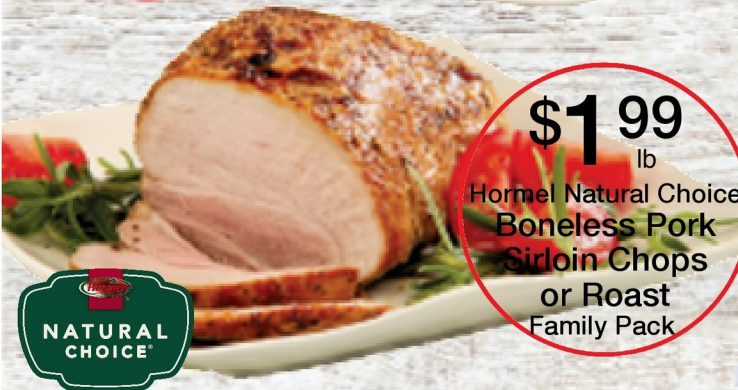

TRIPLE INSPECTED PRODUCE

MEAT CUT FRESH DAILY

Prices Good Through May 27th - June 2nd, 2026

\$6⁹⁹
lb
USDA Select
Boneless
Beef Chuck
Roast

59^c
Fresh
Hass
Avocados

\$1⁹⁹
lb
Hormel Natural Choice
Boneless Pork
Sirloin Chops
or Roast
Family Pack

\$1⁹⁹
lb
Tomatoes
on the Vine

\$2⁹⁹
lb
USDA Grade A
Frozen Chicken
Tenders
Tray Pack

\$2⁹⁹
ea
10 lb bag
Best Choice
Russet
Potatoes

WOW DEAL

Select Varieties
Hawaiian
Punch
128 oz Or
Clamato Juice
32 oz

\$2⁹⁹