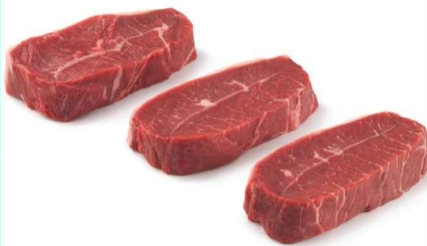

# Meat Specials

**BEEF SHOULDER ROAST**  
preferred trim boneless

**\$5<sup>99</sup>**  
lb.

**BEEF RIB EYE STEAK**  
choice boneless

**\$16<sup>99</sup>**  
lb.

**FRESH PORK SIRLOIN END ROAST**

**\$1<sup>69</sup>**  
lb.

**OWENS SAUSAGE**  
2 lb.  
regular or hot

**\$5<sup>99</sup>**

**BEEF TOP BLADE STEAK**  
boneless

**\$8<sup>99</sup>**  
lb.

**BEEF SHORT RIBS**  
preferred trim boneless

**\$6<sup>99</sup>**  
lb.

**PRIME FRESH LUNCH MEAT**  
select varieties  
7-8 oz.

**\$3<sup>99</sup>**

**BOB EVANS SIDES**  
select varieties  
12-24 oz.

**\$3<sup>99</sup>**

**ZUMMO'S PARTY TIME**  
16 oz.

**\$4<sup>99</sup>**

**ZUMMO'S SMOKED SAUSAGE**  
select varieties  
12 oz.

**\$3<sup>49</sup>**