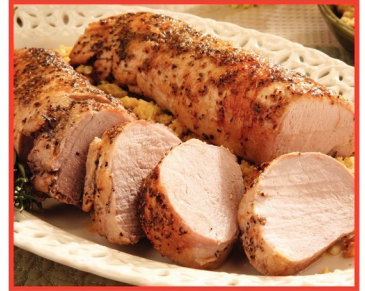

\$3.69

Rotella's Italian Cook Out Bread
16 Oz.

APP CARD

Buy. Earn. Redeem.

Digital Coupons Available from AppCARD

Meat

\$6⁹⁹ Lb.
Bottom Round Roast
 Fresh Boneless Beef

\$5⁹⁹ Lb.
80% Lean Ground Beef Patties
 Fresh

\$14⁹⁹ Lb.
KC Strip Steak
 Fresh Boneless Beef Value Pack

\$2⁹⁹ Lb.
Pork Tenderloin
 2Pc

\$1⁹⁹
Reser's Sides
 20 Oz.
 Selected Varieties

\$3⁹⁹
Oscar Mayer Deli Fresh Shaved or Carving Board Meats
 6-9 Oz.
 Selected Varieties