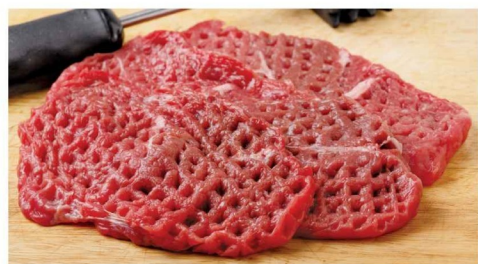

NOT LIABLE FOR TYPOGRAPHICAL OR PICTORIAL ERRORS. Reserve the right to limit quantities

**LOCAL CHOICE
BONELESS
MINUTE
STEAKS**

\$7⁴⁹
lb.

**FOOD CLUB
TOMATOES**
select varieties
14.5 oz.

88¢

**CLASSICO
PASTA
SAUCE**
select varieties
15-24 oz.

2/\$5

**AMERICAN BEAUTY
PASTA**
select varieties
12-16 oz.

2/\$3

Butcher Shop

Farmstand Fresh

**BONELESS
PORK
TENDERLOIN**

\$2⁹⁹
lb.

**RED
CHERRIES**
sweet