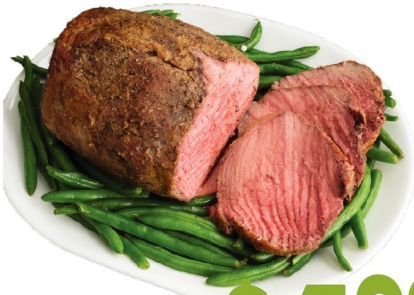

www.Lishmancitymarket.com

27417 Hwy. 190 • Lacombe, LA 70445  
(985) 882-5842

Choice Angus Beef  
**Whole In Bag  
Eye of Round**

**\$4<sup>99</sup>**  
Lb

Prairie Fresh  
**Twin Pack  
Whole Only  
Boston Butt**

**\$1<sup>69</sup>**  
Lb

Hillshire Farms  
**Smoked  
Sausage**  
13-14 Oz.

**3/\$10**

**Bryan  
Bacon**  
12 Oz.

**\$3<sup>99</sup>**

**Jimmy Dean  
Breakfast  
Sandwiches**  
28.8-36 Oz. / 8 Ct.

Royal Smoked Hocks  
2 Pack / 1.25 Lb.  
**\$3<sup>99</sup>**  
Ea

Prairie Fresh  
**Pork  
Steaks**

**\$2<sup>29</sup>**  
Lb

Quality Fresh Meats  
Cut Fresh In-Store!

**Sabra  
Hummus**  
Selected Varieties  
8 Oz.

**2/\$5**