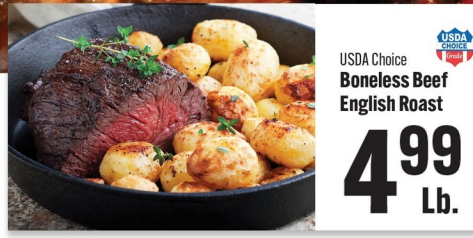

Prices Effective - April 2025

WED 22 THU 23 FRI 24 SAT 25 SUN 26 MON 27 TUE 28

SAVE EVERYDAY using a Ben's Reward Card

Family Pack
Boneless Pork Chops
2.39
Lb.

Boneless Pork Loin Roast
2.19
Lb.

USDA Choice
Family Pack
Boneless Beef Denver Steaks
6.49
Lb.

10 Lb. Bag
Fryer Leg Quarters
7.90

USDA Choice
Boneless Beef English Roast
4.99
Lb.

3.99
Lb.

4.99
Lb.

59¢
Ea.
Avocados

Bi-Color Corn **6/\$3.99**

4.99
2 Lb.
Strawberries

Vidalia Sweet Onion **89¢** Lb.