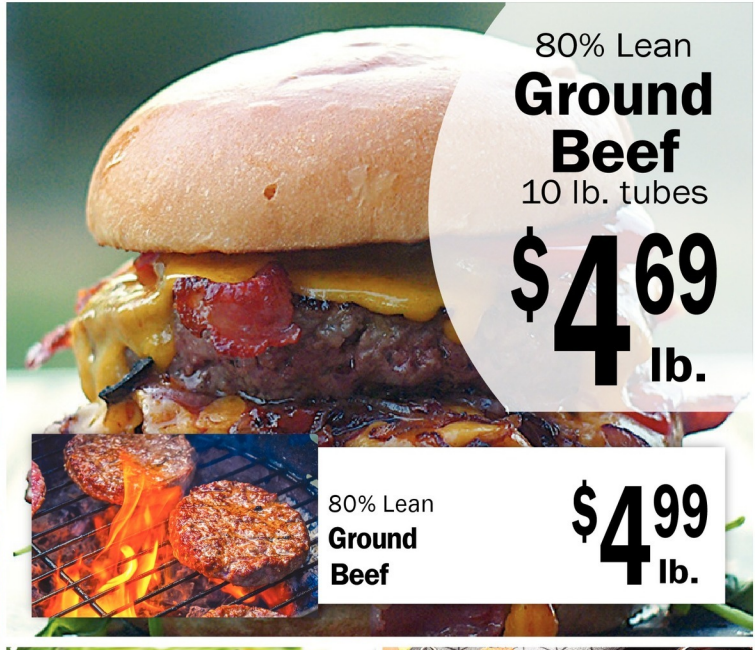

Prices Effective 7 Days! April 14-April 20, 2026

WE RESERVE THE RIGHT TO LIMIT QUANTITIES. NOT RESPONSIBLE FOR MISPRINTS.

MEAT

Prairie Fresh Bone-In
Country Style Pork Ribs
\$2.49 lb.

Prairie Fresh Bone-In
Whole Pork Butts
\$1.99 lb.

Prairie Fresh Bone-In
Pork Shoulder Roast
\$2.49 lb.

Prairie Fresh Bone-In
Pork Steak
\$3.49 lb.

80% Lean
Ground Beef
10 lb. tubes
\$4.69 lb.

80% Lean
Ground Beef
\$4.99 lb.

Best Choice Boneless Skinless
Chicken Breast
2.5 lb. bag
\$6.99