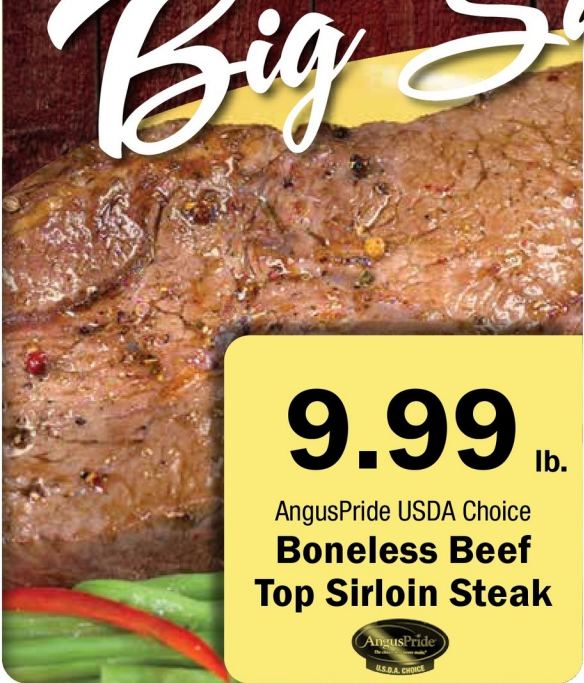

Big Savings all week!

9.99 lb.
 AngusPride USDA Choice
**Boneless Beef
 Top Sirloin Steak**

2/\$4
 5 lb. Bag, Our Family
**Idaho Russet,
 Red or Yellow
 Potatoes**

2/\$5
 15-16 oz.
 Quartered or Spreadable
 Select Varieties
**Our Family
 Butter**

2/\$4
 6-8 oz.
 Select Varieties
**Our Family
 Shredded or
 Chunk Cheese**

3.49
 11.5 or 13 oz. Frozen
**Our Family
 Cheese
 Garlic Toast or
 Bread Sticks**

1.99 lb.
 Wholestone, All Natural
**Boneless
 Pork Loins**