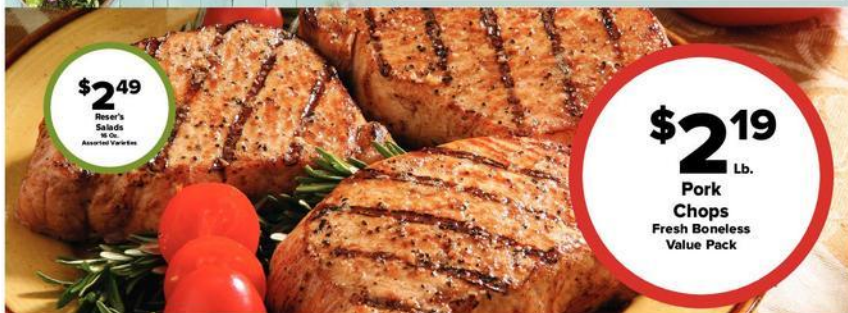

MAYSVILLE MARKET

S. 33 Hwy. Maysville, Missouri
Phone 449-2170 or 449-5804

OPEN

Monday thru Saturday 8:00 am to 8:00 pm
7 Days a Week! Sunday 9:00 am to 5:00 pm

#28

TASTE OF
Springtime

PRICES GOOD APRIL 2026

TUE	WED	THU	FRI	SAT	SUN	MON
14	15	16	17	18	19	20

$2.49

Reser's Salads
16 Oz.
Assorted Varieties

$2.19 Lb.

Pork Chops
Fresh Boneless
Value Pack