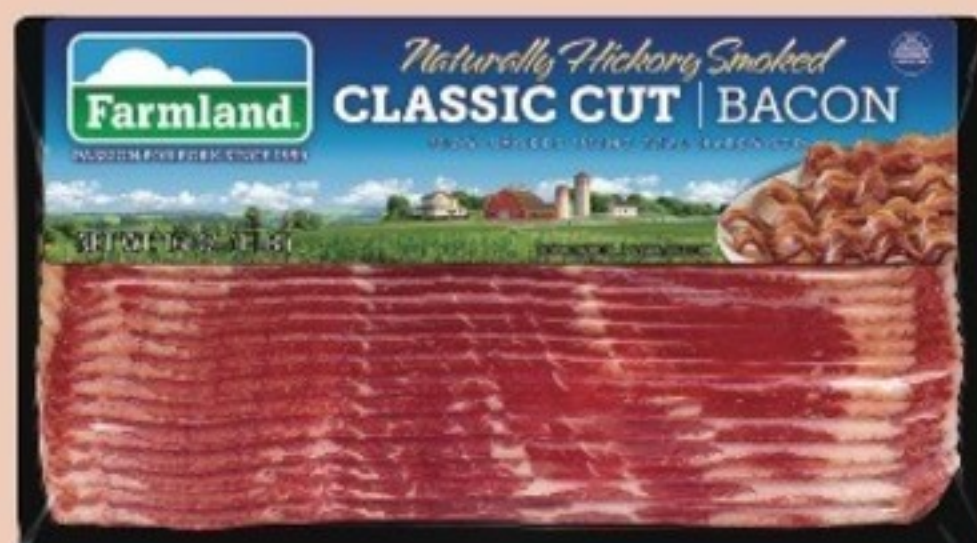

Mega Meat & Seafood Sale

PRICES EFFECTIVE
ALL WEEK

Fresh Boneless Pork Loin

Whole In The Bag,
Product of the USA

\$1.99
Lb.

Fresh 80% Lean Ground Beef

10 Lb. Tube,
Product of the USA

\$3.99
Lb.

Farmland Bacon

12-16 Oz.,
Selected Varieties

\$3.99

Gary's Quick Steak

10.8 Oz.,
Selected Varieties

\$4.99

Sea Best Argentine Raw Shrimp

16-20 Ct., 2 Lb.