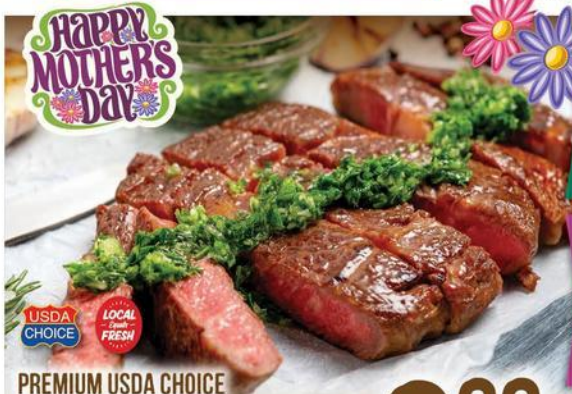

POINT ROBERTS **International MARKETPLACE**

Proud to be your Northwest owned and operated community grocer!

Prices effective May 7 - May 13, 2025

HAPPY MOTHERS DAY