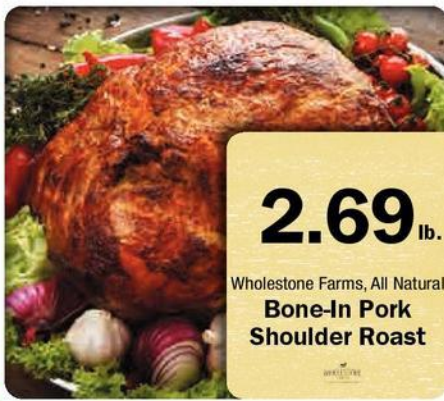

13400 First Street, Becker, MN 55308
(763) 262-2500

PRICES EFFECTIVE: Sunday, March 9 through Saturday, March 15, 2025

4.99 lb.

Sold in a 10 lb. Tube
**85% Lean
Ground Beef**

Smaller Package... 5.49/lb.

2.69 lb.