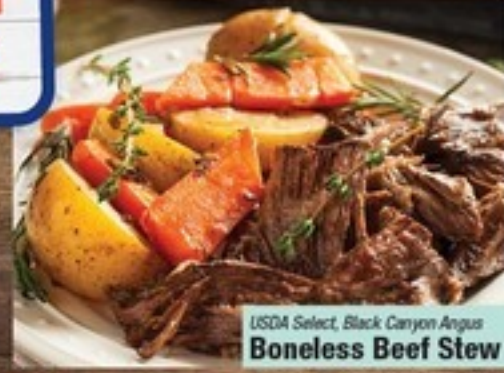

## Seafood SALE

GROUND FRESH DAILY!

Family Pack, Fresh  
**GROUND CHUCK** **4.89** lb.

Family Pack, Fresh  
**Ground Chuck Patties** **5.29** lb.

USDA Select, Black Canyon Angus  
**Boneless Beef Stew Meat** **6.99** lb.