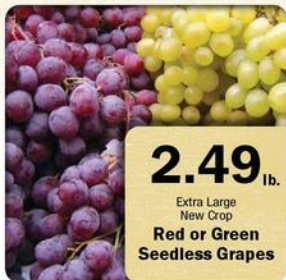

FARM FRESH PRODUCE

2.49 lb.
Extra Large
New Crop
**Red or Green
Seedless Grapes**