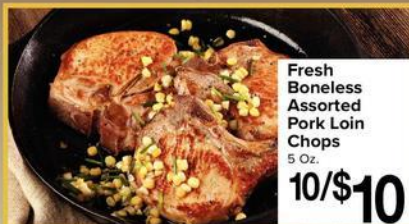

Fresh Boneless Assorted Pork Loin Chops
5 Oz.

10/$10