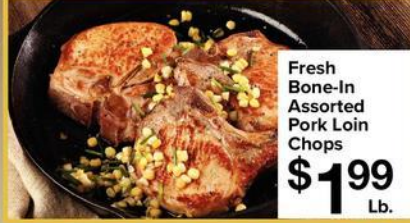

Fresh Bone-In Assorted Pork Loin Chops
$1.99 Lb.