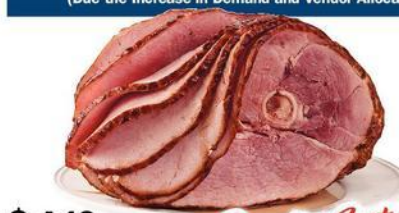

\$299
lb
Family Pack
Sanderson Farms
Fresh Grade A
Boneless Skinless
Chicken Breasts

\$299
ea
10 Lb Bag
Best Choice
Russet
Potatoes

17.5-18 Oz.
Select Varieties
Kraft
BBQ Sauce

2/\$3

8 Lb.
Best Choice
Charcoal

\$399
ea

16-24 Oz.
Select Varieties
Ragu
Pasta Sauce

2/\$4

7.1-15 Oz.
Select Varieties
Keebler
Club, Town
House or
Graham
Crackers

2/\$5

45 Oz.
Select Varieties
Shedd's
Country Crok
Spread

\$499
ea

4 Qt.
Select Varieties
Blue Ribbon
Classics
Ice Cream

\$599
ea

Thank You!

FOR SUPPORTING YOUR LOCAL COMMUNITY!

(Due the Increase in Demand and Vendor Allocations, Some Products may be Limited or Unavailable)

\$149
lb
All Bone-In
Hams

While Supplies Last

\$229
ea
8 Oz.
Select Varieties
Best Choice
Potato Chips