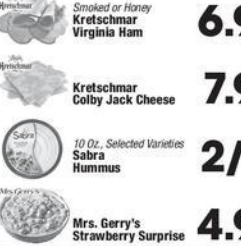

Deli & Bakery

6.99 lb.
Smoked or Honey
**Kretschmar
Virginia Ham**

4.49 lb.
12 Oz., Selected Varieties
**Gregory Foods
Bake Shop Cookies**

4.89 lb.
18 Oz., Selected Varieties
**The Father's Table
Cake Rolls**

11.99 lb.
33 Oz., Double Layer
**Rich's
Red Velvet Cake**

2.99 lb.
16 Oz.
**Fresh Baked
White Bread**

7.99 lb.
**Kretschmar
Colby Jack Cheese**

2/$6
10 Oz., Selected Varieties
**Sabra
Hummus**

11.99 lb.
33 Oz., Double Layer
**Rich's
Red Velvet Cake**

2.99 lb.
16 Oz.
**Fresh Baked
White Bread**

2.99 lb.
16 Oz.
**Fresh Baked
White Bread**

4.99 lb.
**Mrs. Gerry's
Strawberry Surprise**

4.89 lb.
18 Oz., Selected Varieties
**The Father's Table
Cake Rolls**

11.99 lb.
33 Oz., Double Layer
**Rich's
Red Velvet Cake**

2.99 lb.
16 Oz.
**Fresh Baked
White Bread**

2.99 lb.
16 Oz.
**Fresh Baked
White Bread**

13.99 lb.
24 Pk./12 Oz. Cans
Coke Products

6.99 lb.
8 Pk./16.9 Oz. Bottles
Gold Peak Tea

8.99 lb.
4 Pk./16 Oz. Cans
Monster Energy Drinks

2/$3
Selected Varieties, 16 Oz.
**Body Armor
Drinks**

Coke Products
Selected Varieties
12 Pk./12 Oz. Cans **2/$15**

Powerade Sports Drinks
Selected Varieties
8 Pk./20 Oz. Bottles **6.99**

Coke Products
Selected Varieties
6 Pk./16.9 Oz. Bottles **3/$12**