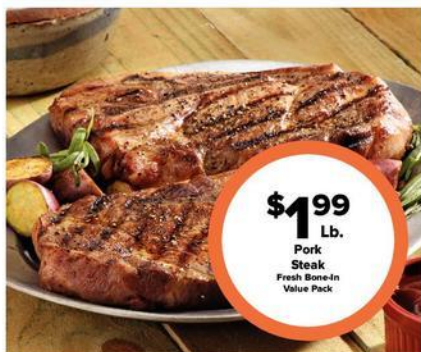

\$1⁹⁹ Lb.
**Pork
 Steak**
 Fresh Bone-In
 Value Pack

59¢ Lb.
**Sweet
 Potatoes**

\$3⁴⁹
**Sugardale
 Bacon**
 16 Oz.
 Selected Varieties

79¢
**Celery
 Sticks**

2/\$3
**Fresh
 Blueberries**
 Pint

\$2⁹⁹	2/\$5	\$1⁹⁹	\$2⁹⁹	79¢	\$6⁹⁹	2/\$5
Schubert's Rolls 8-10 Ct. Selected Varieties	Kraft Natural Shredded or Chunk Cheese 5-8 Oz. Selected Varieties	Stove Top Stuffing Mix 6 Oz. Selected Varieties	Best Choice Butter 16 Oz. Selected Varieties Limit Please	Birds Eye Steamable Vegetables 10-10.8 Oz. Selected Varieties	Folgers Ground Coffee 22.6-25.9 Oz., 1850 or Folgers K-Cups 10-12 Ct. Selected Varieties	Frito-Lay Lay's Potato Chips, Kettle Chips or Poppables Snacks 4.75-8 Oz. Selected Varieties