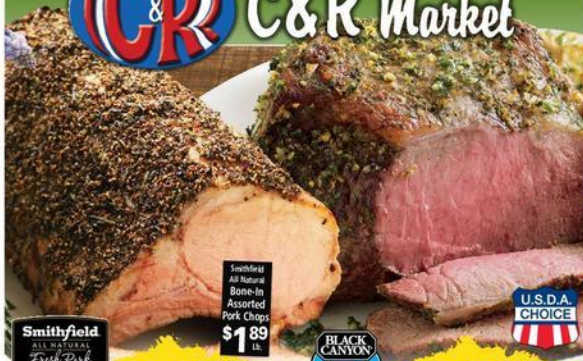

C&R Market

Smithfield
ALL NATURAL
Fresh Pork

BLACK CANYON
ANGUS BEEF

U.S.D.A. CHOICE

**Bone-In
Center Cut
Pork Loin Roast**

$1.79
Lb.

**Boneless Beef
Rump Roast**

$4.79
Lb.