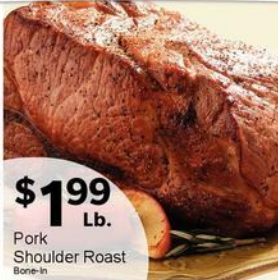

$199
Lb.

Pork
Shoulder Roast
Bone-In