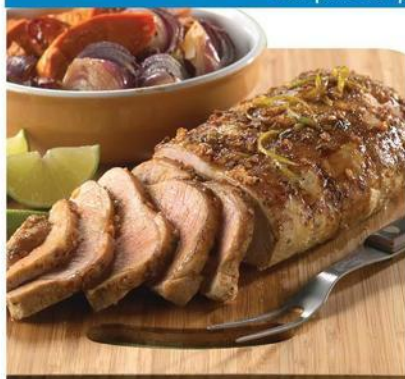

LORETTO CASH SAVER 931-853-6763 • LAWRENCEBURG CASH SAVER 931-762-7941

CASH SAVER

A COST PLUS FOOD OUTLET

We Gladly Accept

EBT WIC DEBIT

Listing Tickets • Money Orders • Carpet Cleaners

See Our Ad & Like us at www.facebook.com/tietgenscashesaver

See Our Ad & Like us at www.facebook.com/tietgenscashesaver

PRICES EFFECTIVE: SEPTEMBER 30 - OCTOBER 6, 2024

Pricing: We price product at cost and add 10% at the checkout.
Cost is getting product from the warehouse, labor, and overhead to our shelves.
Compare our prices and save.

Whole Boneless Pork Loin **2.18** Lb.

OUR COST IS YOUR COST PLUS 10% ADDED AT CHECKOUT