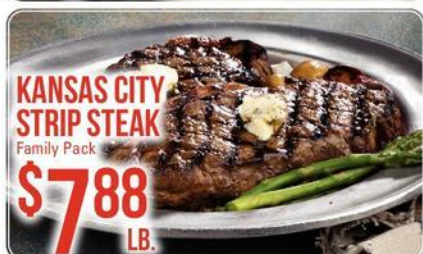

## HIGH QUALITY ... LOW PRICES GET MORE AT PAY LESS!

**BONELESS PORK LOIN**  
Sold In C.O.V.

**\$1.88**  
LB.

**BONELESS PORK CHOPS**  
Family Pack

**\$2.48**  
LB.

**KANSAS CITY STRIP STEAK**  
Family Pack

**\$7.88**  
LB.

**BONELESS COUNTRY STYLE RIBS**  
Family Pack

**\$2.48**  
LB.

**73/27 GROUND BEEF**  
Family Pack

**\$3.48**  
LB.

**JJ'S FRUIT PIES**  
4 Oz.

**5/\$5**

**APPLE FRITTERS**  
8 Ct. 18 Oz.

**\$4.49**  
EA.

**VANILLA CREAM HORNS**  
9 Oz.

**\$2.99**  
EA.

**RESER'S SENSATIONAL SIDES**  
12-14 Oz.

**\$3.99**  
EA.

**DELI FRESH**

**ROTISSERIE CHICKEN**  
Family Pack

**\$7.99**  
EA.