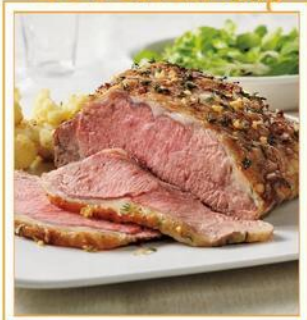

$5.99 Whole New
York Strip
lb. *Select, in the bag
Family Pack Preferred
Trim New York Strip
Steak $6.99/lb.*