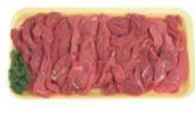

\$2⁹⁸

Crav'n Original Thin Crust Pizza
select varieties
14.5-16.9 oz.

\$3⁸⁸

Food Club Frozen Vegetables
select varieties
12 oz.

5/\$5

Fresh MEAT

Sirloin Pork Roast
fresh, bone-in
\$1.69
lb.

Boneless Beef Arm Roast
choice, family pack
\$5.99
lb.
single pack...\$6.99 lb.

Hillshire Farm
Smoked Sausage
select varieties
12-14 oz.
\$3.49

Buffalo Style Hot Wings
\$4.99
lb.

Boneless Beef Top Blade Steak
choice, family pack
\$6.29
lb.

Boneless Beef Top Blade Steak
family pack
\$7.99
lb.

Marinated Beef Fajita Meat
\$9.99
lb.

Prairie Fresh
Pork Loin Filet
select varieties
27.2 oz. boneless
\$7.99

Jimmy Dean
Smoked Bacon
hickory or applewood
12 oz.
\$3.99

Peyton's or John Morrell
Meat Franks
12 oz.
3/\$5