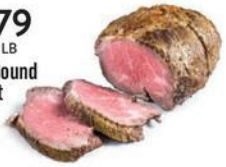

BUNDLE PACKS

www.pricechopperstl.com

Prices valid July 31 - August 6, 2024

**PRICE
CHOPPER**

BUNDLE PACK #4

- 5 LB PORK STEAKS
- 3 LB SMOKED SAUSAGE
- 2 LB ITALIAN SAUSAGE
- 4 LB GROUND CHUCK PATTIES
- 6 LB SPLIT BROILERS
- 2 LB BRATWURST SAUSAGE
- 4 LB SPARE RIBS 4 LB HOT DOGS

30 LB BOX $77⁴⁹

BUNDLE PACK #2

- 5 LB CUT UP FRYERS
- 5 LB GROUND CHUCK 80%
- 5 LB ASSORTED CHOPS
- 5 LB CHUCK ROAST
- 2 LB SLAB SLICED BACON
- 3 LB PORK SAUSAGE

25 LB BOX $96⁶⁹

BUNDLE PACK #5 $105²⁹

- 5 LB PORK STEAKS
- 5 LB GROUND CHUCK 80%
- 5 LB CUT UP FRYERS
- 5 LB STEW MEAT
- 5 LB BONELESS SHOULDER ROAST

**25 LB
BOX**

BUNDLE PACK #1 $222⁴⁹

- 5 LB BOTTOM ROUND STEAKS
- 5 LB BONELESS SIRLOIN STEAKS
- 10 LB BONELESS SHOULDER ROAST
- 10 LB GROUND BEEF 73%
- 3 LB ASSORTED CHOPS
- 4 LB SLAB SLICED BACON
- 10 LB CUT UP FRYERS
- 3 LB SPARE RIBS

**50 LB
BOX**

BUNDLE PACK #3 $288⁷⁹

- 3 LB BONELESS BEEF ROAST
- 10 LB GROUND CHUCK 80%
- 4 LB CUBE STEAKS 2 LB STEW MEAT
- 4 LB T-BONE STEAKS 3 LB SPARE RIBS
- 7 LB CHUCK ROAST
- 5 LB BONELESS PORK ROAST
- 4 LB PORK CUTLETS
- 5 LB ASSORTED CHOPS
- 5 LB BONELESS SHOULDER ROAST

**60 LB
BOX**

FROM OUR DELI

Deviled Egg Salad 3⁹⁹ LB	Shaved Salad Blend Cheese 3⁹⁹ 5 oz	Virginia Ham 6⁹⁹ LB	Mini Horn Cheese 7⁹⁹ LB

WE HAVE DIGITAL COUPONS

8⁴⁹

Kansas City Strip Steak
10 oz

2⁴⁹ LB

Chicken Breast

**FAMILY
PACK**

8⁹⁹ LB

Fresh Salmon

11⁹⁹ LB

Hretscher Honey Smoked Turkey Breast

5⁹⁹

Fish Eye Wines
Select Varieties
750 mL

2³⁹ LB

Whole in Bag Boneless Pork Loin

2⁹⁹

Ozark Hearth Sourdough Bread
20 oz

2⁴⁹

Gonnella Pretzel Hamburger Buns
12 oz

6⁷⁹ LB

Top Round Roast

2⁴⁹

Oscar Mayer Lunchables
Select Varieties
8.9 - 10.7 oz

6⁹⁹

Oscar Mayer Sliced Bacon
Select Varieties
16 oz

6⁹⁹ LB

Beef for Stir Fry

Bringing you more ways to save! Like HouseSpringsPriceChopper on Facebook!

4639 House Springs Center • House Springs, MO 63051 • 636-671-3820