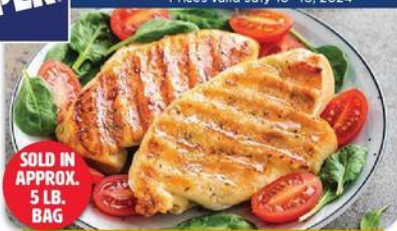

SOLD IN APPROX. 5 LB. BAG

Boneless Skinless Chicken Breast **1.99**
LB

Meal to Go
Select Varieties

8.99
EA