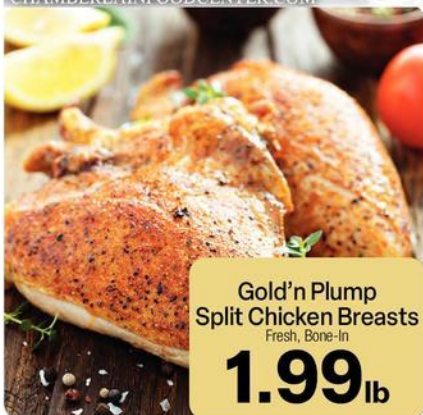

Open Monday-Sunday 7 AM - 9 PM
100 PAUL GUST RD
CHAMBERLAIN, SD
605-234-5559

Chamberlain Food Center

River City's Hometown Grocery

Locally Owned & Operated

Follow us on facebook

CHAMBERLAINFOODCENTER.COM

Sign Up FOR EXCLUSIVE EMAIL OFFERS ON OUR WEBSITE

Gold'n Plump
Split Chicken Breasts
Fresh, Bone-In

1.99 lb