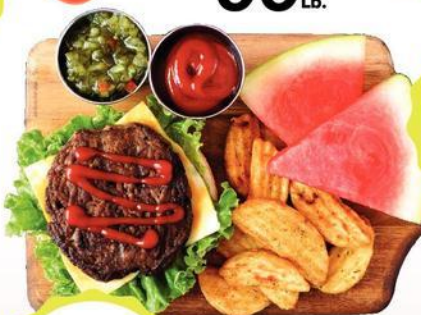

Spring Savings

FRESH FLAVORS ARE IN THE AIR

Dole Salad Blends
5-12 Oz.,
Selected Varieties
2/\$4

Dole Classic Romaine 9 Oz. or
Greener Selection 11 Oz.
2/\$3

Fresh Chicken Drumsticks or Thighs
Family Pack,
Product of the USA
\$1.49
Lb.

On The Vine Tomatoes
99¢
Lb.

Fresh 85% Lean Ground Round
Value Pack,
Product of the USA
\$4.99
Lb.

Whole Seedless Watermelon
\$5.99
Ea.

From the Bakery
Bake Shop Hamburger or Hot Dog Buns
8 Ct.
\$2.68

California Jumbo Navel Oranges
79¢
Ea.