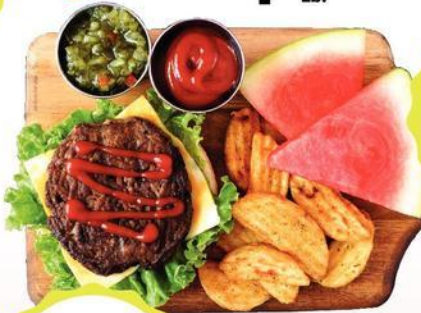

PRICES EFFECTIVE WEDNESDAY, MAY 15 THROUGH TUESDAY, MAY 21, 2024

Spring Savings

FRESH FLAVORS ARE IN THE AIR

Fresh Chicken Drumsticks or Thighs
Family Pack,
Product of the USA

\$1.49
Lb.

Dole Salad Blends
5-12 Oz.,
Selected Varieties
2/\$5

Dole Classic Romaine 9 Oz. or Greener Selection 11 Oz.
2/\$3

On The Vine Tomatoes
\$1.09
Lb.

Fresh 85% Lean Ground Round
Value Pack,
Product of the USA

\$4.79
Lb.

Whole Seedless Watermelon
59¢
Lb.

From the Bakery
Bake Shop Hamburger or Hot Dog Buns
8 Ct.