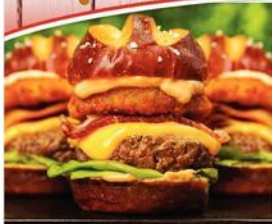

CINCO de Mayo A FIESTA OF SAVINGS!

Fresh Ground Lean Beef
Family Pack,
USDA Choice
Product of the USA
$3.99
Lb.