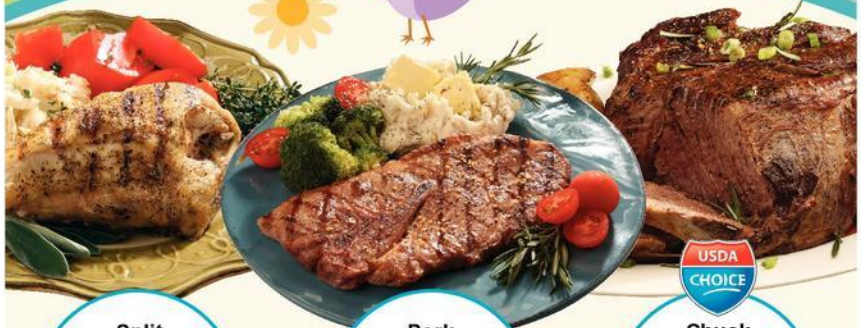

#8168

Prices Effective: Wednesday-Tuesday, April 17 - 23, 2024

BIG Spring SALE

Split Chicken Breast
 U.S.D.A. Inspected,
 Family Pack, Previously Frozen
\$1.68
 Lb.

Pork Steak
 U.S.D.A. Inspected,
 Bone-In, Family Pack
\$1.98
 Lb.