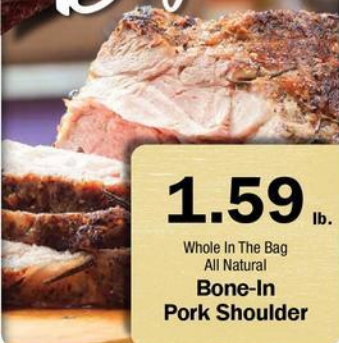

Big Savings all week!

1.59 lb.

Whole In The Bag
All Natural
**Bone-In
Pork Shoulder**