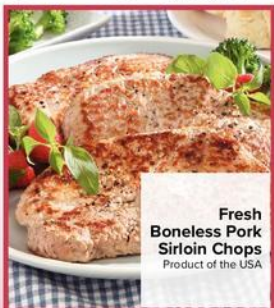

Fresh
Boneless Pork
Sirloin Chops
Product of the USA