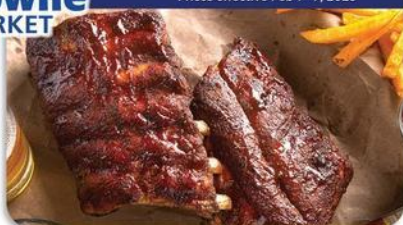

636-724-6500

Your Friendly  
Neighborhood Store  
Since 1984  
**midtowne**  
MARKET

Prices effective Feb 1 - 7, 2023

**VALUE  
PACK**

**Fresh  
Ground Chuck** **3<sup>29</sup>**  
LB

**Baby Back  
Ribs** **3<sup>49</sup>**  
LB

**FROM  
OUR  
DELI**

**Colossal  
Cupcakes** **3<sup>99</sup>**

**Bolillo Rolls** **2<sup>49</sup>**  
6 count

**Our Very Own  
Chicken or  
Beef Chili** **6<sup>99</sup>**  
LB

**Full Slab of  
Smoked Ribs** **17<sup>99</sup>**