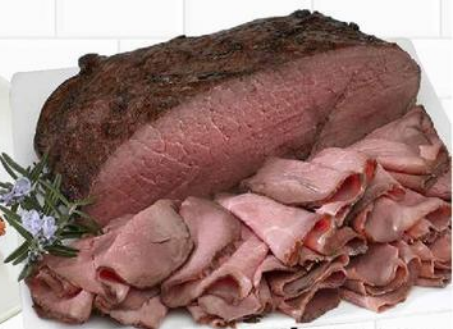

Choice Top Round Roast
boneless beef "London broil"

$4.49 LB.