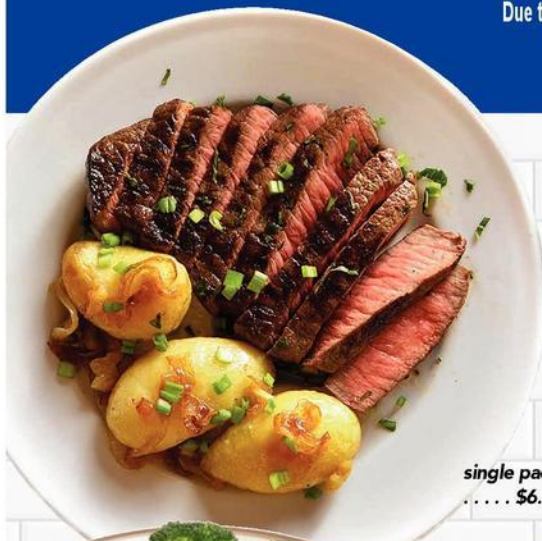

Effective Dates: September 22-28, 2021

Clyde Ideal Market

331 Washington Street
Clyde, KS 66938
785-446-2281

Open

Monday-Friday
7:30 AM to 7:00 PM
Saturday
8:00 AM to 5:00 PM
Sunday
9:00 AM to 4:00 PM

We Accept The Following

THRIFTWAY

Due to the COVID19 Virus, product availability may be limited. At this time there will be no rain-checks given. We apologize for any inconvenience this may cause.

**Boneless Beef
Top Sirloin Steak**
preferred trim
family pack

$5.99 **LB.**

single pack
..... $6.19 LB.