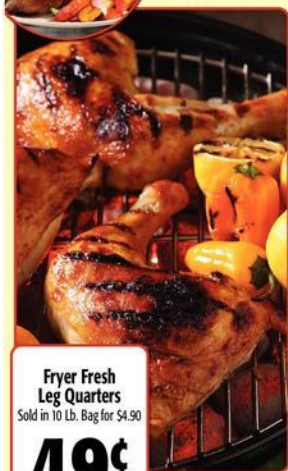

Fresh Meat

Cut Fresh Daily By Our In-Store Butchers.

Fryer Fresh Leg Quarters
Sold in 10 Lb. Bag for $4.90

49¢
Lb.