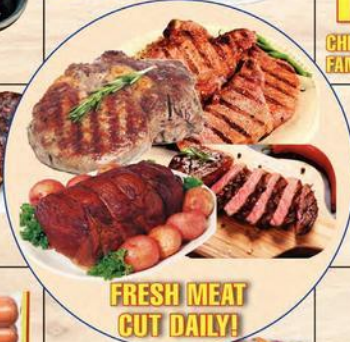

Pell City

FRESH VALUE

Trussville

2.99 LB.
SIRLOIN TIP ROAST

4.99 LB.

T-BONE STEAKS
FAMILY PACK

1.29 LB.
CHICKEN SPLIT BREAST
FAMILY PACK

3.99 LB.
BABY BACK PORK RIBS