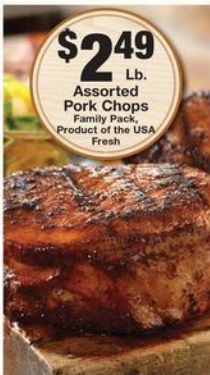

$2.49
Lb.
Assorted
Pork Chops
Family Pack,
Product of the USA
Fresh