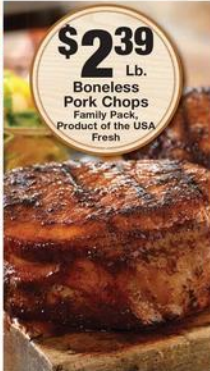

$2.39
Lb.
Boneless
Pork Chops
Family Pack,
Product of the USA
Fresh